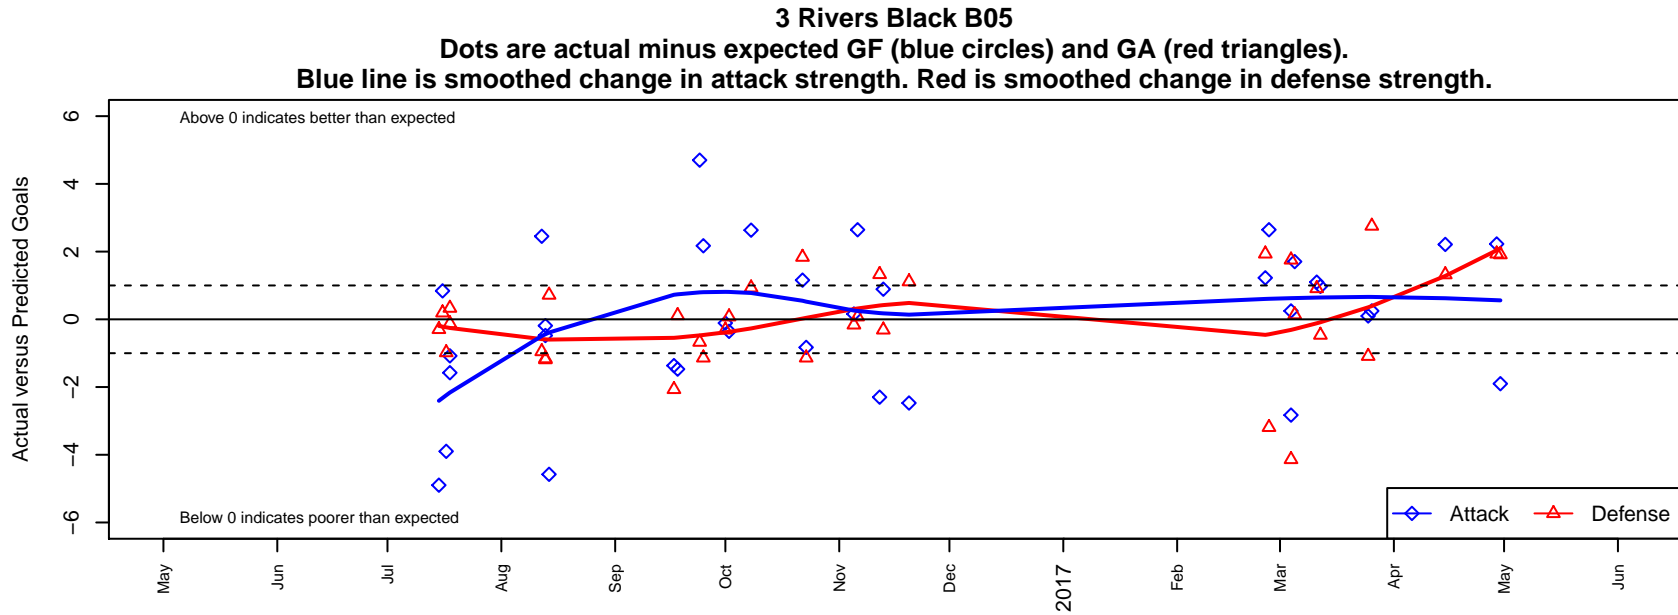

**attack and defense variance (black dot)
relative to other teams
and top 10 in region**

**attack and defense rating
relative to others at age
and all opponents in last 13 months**

3 Rivers Black B05

3 Rivers SC
Pasco, WA
B05 total strength=897
attack=2.97 defense=0.66
fall league = RCL B05 Div 3 9Aside
spr league = Win RCL B05 Div 2

alt names used:
3RSC B05 BLACK (WA)
THREE RIVERS SC B05 BLACK (WA)
3RSC B2005 BLACK
3RSC B2005 BLACK
3RSC B2005 BLACK

Venues played:
2016 Nike Crossfire Challenge Silver 9v9 U12
2016 Les Schwab NW Cup U12 GOLD U12
2016 RCL B05 Div 3 9Aside
2016 Win RCL B05 Div 2
2016 WYS Presidents Cup B05 Division 1