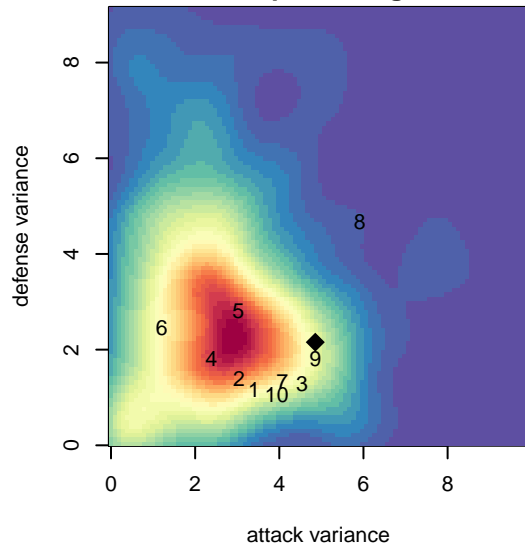

**attack and defense variance (black dot)
relative to other teams
and top 10 in region**