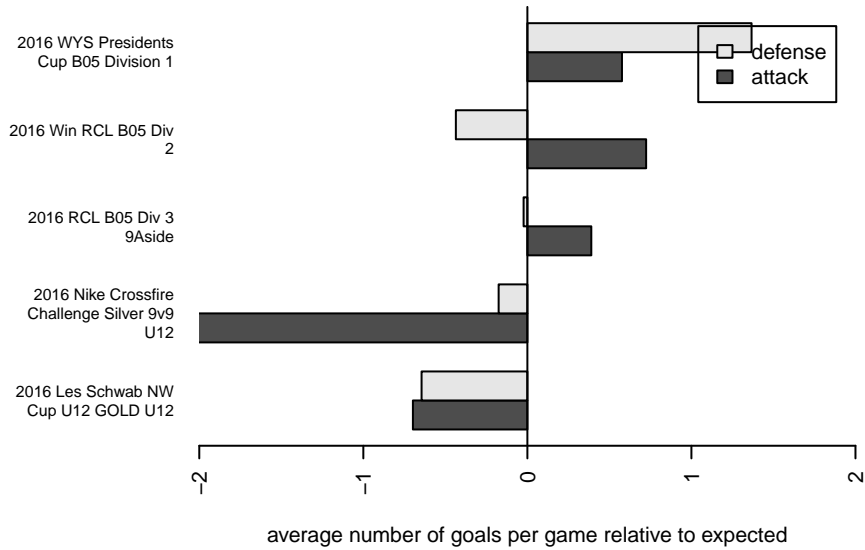

Performance relative to 13 month average