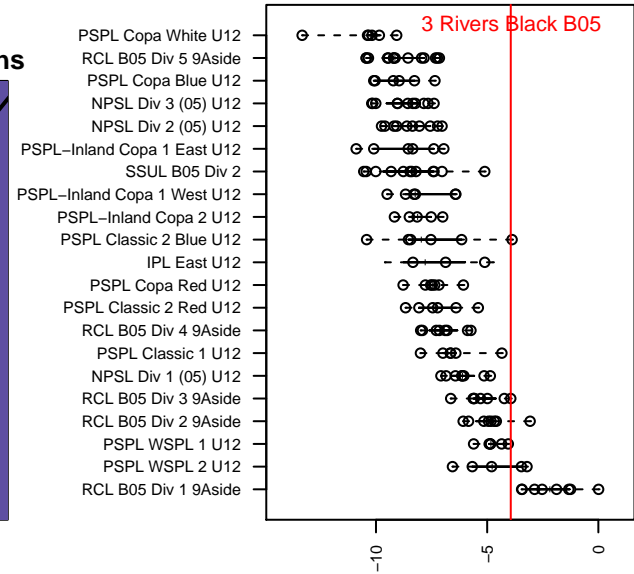

**attack and defense rating
relative to others at age
and all opponents in last 13 months**