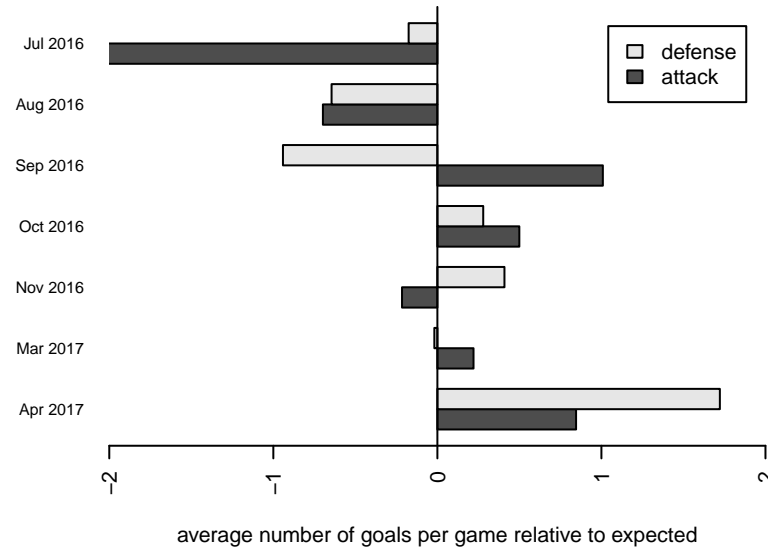

Performance relative to 13 month average